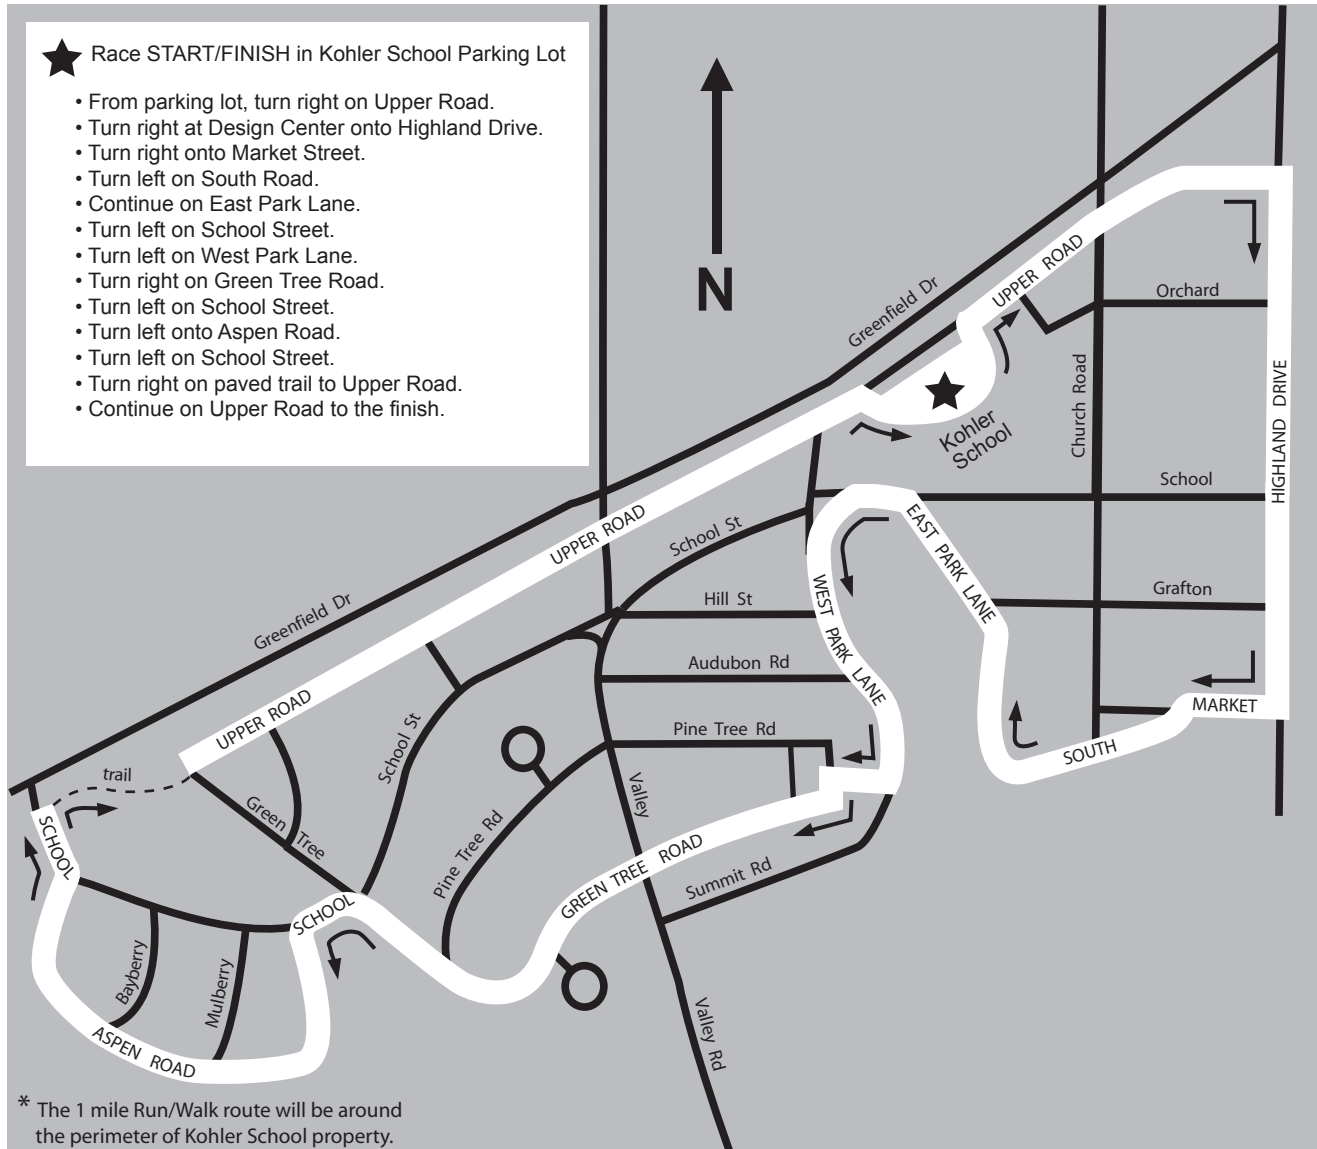

THE KOHLER CLASSIC 5K RACE ROUTE*

★ Race START/FINISH in Kohler School Parking Lot

- From parking lot, turn right on Upper Road.
- Turn right at Design Center onto Highland Drive.
- Turn right onto Market Street.
- Turn left on South Road.
- Continue on East Park Lane.
- Turn left on School Street.
- Turn left on West Park Lane.
- Turn right on Green Tree Road.
- Turn left on School Street.
- Turn left onto Aspen Road.
- Turn left on School Street.
- Turn right on paved trail to Upper Road.
- Continue on Upper Road to the finish.

* The 1 mile Run/Walk route will be around the perimeter of Kohler School property.